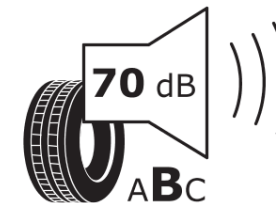

Product Information Sheet

Delegated Regulation (EU) 2020/740

Supplier name or trademark	MICHELIN
Commercial name or trade designation	PILOT SPORT 4
Tyre type identifier	751170
Tyre size designation	225/45R17
Load-capacity index	91
Speed category symbol	V
Fuel efficiency class	D
Wet grip class	A
External rolling noise class	B
External rolling noise value	70
Severe snow tyre	No
Ice tyre	No
Date of start of production	47/15
Date of end of production	
Load version	SL
Additional information	225/45 R17 91V TL PILOT SPORT 4 MI

ENERG

MICHELIN

751170

225/45R17 91 V

C1

2020/740