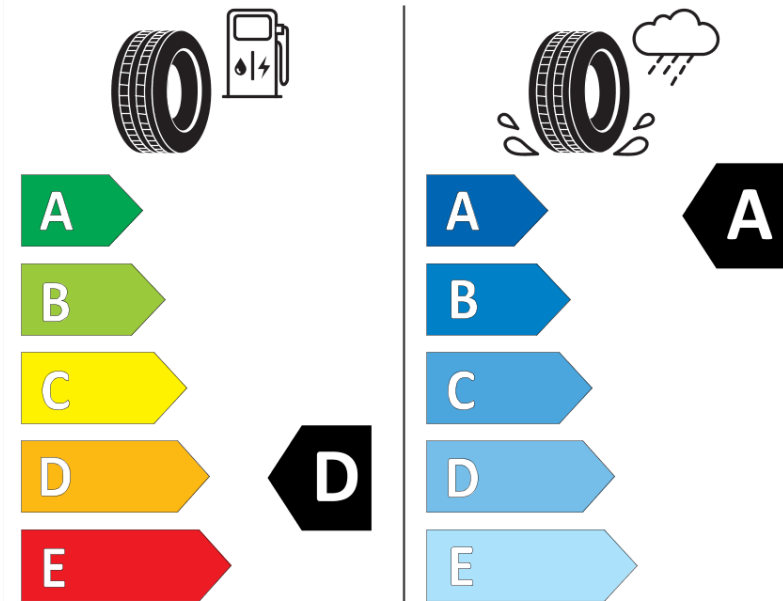

Product Information Sheet

Delegated Regulation (EU) 2020/740

Supplier name or trademark	MICHELIN
Commercial name or trade designation	PILOT SPORT 4
Tyre type identifier	751170
Tyre size designation	225/45R17
Load-capacity index	91
Speed category symbol	V
Fuel efficiency class	D
Wet grip class	A
External rolling noise class	B
External rolling noise value	70
Severe snow tyre	No
Ice tyre	No
Date of start of production	47/15
Date of end of production	
Load version	SL
Additional information	225/45 R17 91V TL PILOT SPORT 4 MI

ENERG

MICHELIN

751170

225/45R17 91 V

C1

2020/740