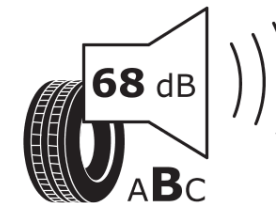

## Product Information Sheet

Delegated Regulation (EU) 2020/740

Supplier name or trademark	<b>MICHELIN</b>
Commercial name or trade designation	<b>PRIMACY 4 E</b>
Tyre type identifier	<b>279492</b>
Tyre size designation	<b>185/65R15</b>
Load-capacity index	<b>88</b>
Speed category symbol	<b>H</b>
Fuel efficiency class	<b>A</b>
Wet grip class	<b>B</b>
External rolling noise class	<b>B</b>
External rolling noise value	<b>68</b>
Severe snow tyre	<b>No</b>
Ice tyre	<b>No</b>
Date of start of production	<b>09/18</b>
Date of end of production	
Load version	<b>SL</b>
Additional information	<b>185/65 R15 88H TL PRIMACY 4 E MI</b>

# ENERG

**MICHELIN**

279492

185/65R15 88 H

C1

2020/740