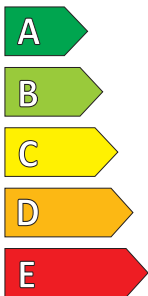

Product Information Sheet

Delegated Regulation (EU) 2020/740

Supplier name or trademark		KUMHO PS71	
Commercial name or trade designation		PS71	
Tyre type identifier	Tyre class	2304373	C1
Tyre size designation		215/55 R18	
Speed category symbol		V 240 km/h	
Load-capacity index		95	
Load version		SL	
Fuel efficiency class		B	
Wet grip class		A	
External rolling noise class	External rolling noise value	B	71 dB
Tyre for use in severe snow conditions		No	
Tyre for use in severe ice conditions		No	
Date of start of production (Week / Year)		11/22	
Date of end of production (Week / Year)		-	
Supplier's address		Technical support, KUMHO TIRE EUROPE GmbH , Brüsseler Platz 1, D-63067 Offenbach, Germany	
Additional information			

ENERG

KUMHO PS71

2304373

215/55 R18 95 V

C1

B

A