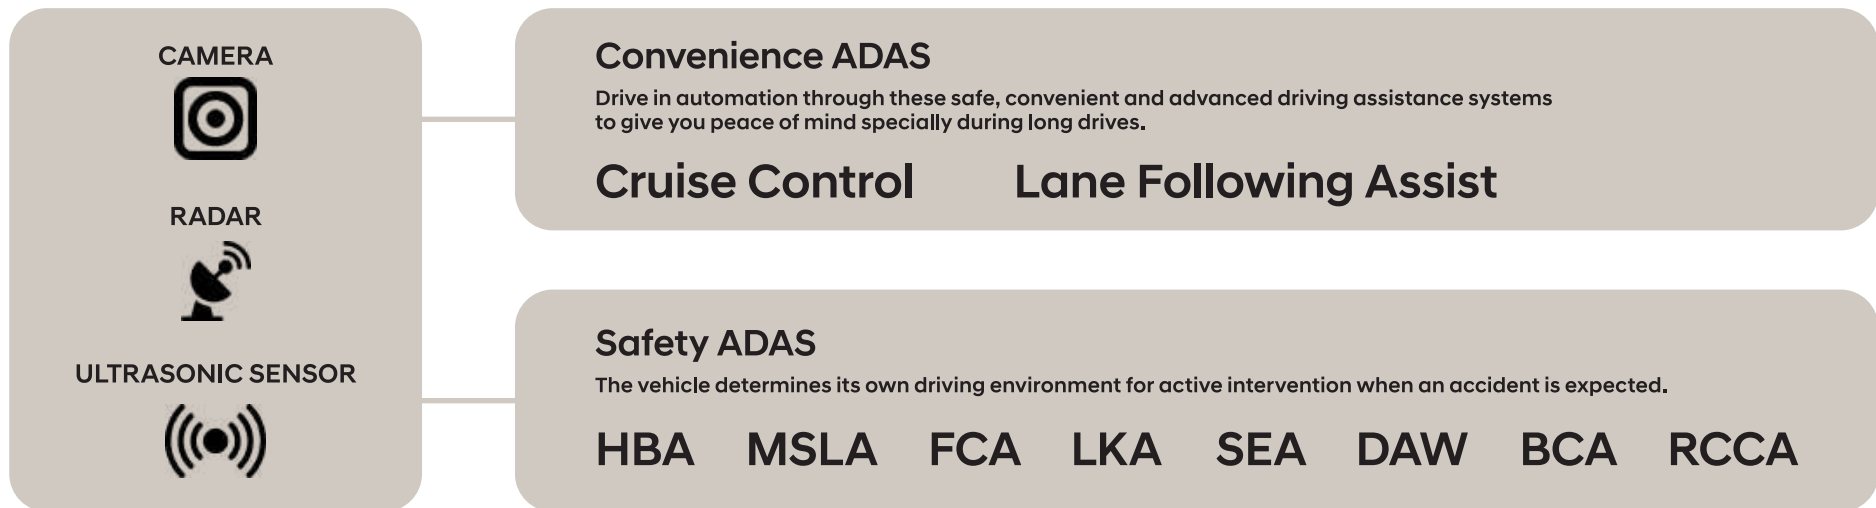

## 8-Speed Automatic Transmission

Drive Modes: Eco, Smart, Comfort & Sport

Experience a powerful drive while being extremely quiet even in high-shifting performance with versatile driving modes.

Manufacturer reserves the right to change specifications without prior notice  
Photo may vary from actual unit

# Hyundai SmartSense

Enjoy the drive without the worries. Keep your family safe with Hyundai SmartSense.

**HBA: High Beam Assist   MSLA: Manual Speed Limit Assist   FCA: Forward Collision-Avoidance Assist   SEA: Safe Exit Assist   LKA: Lane Keeping Assist**  
**DAW: Driver Attention Warning   BCA: Blind-Spot Collision-Avoidance Assist   RCCA: Rear-Cross Traffic Collision-Avoidance Assist**